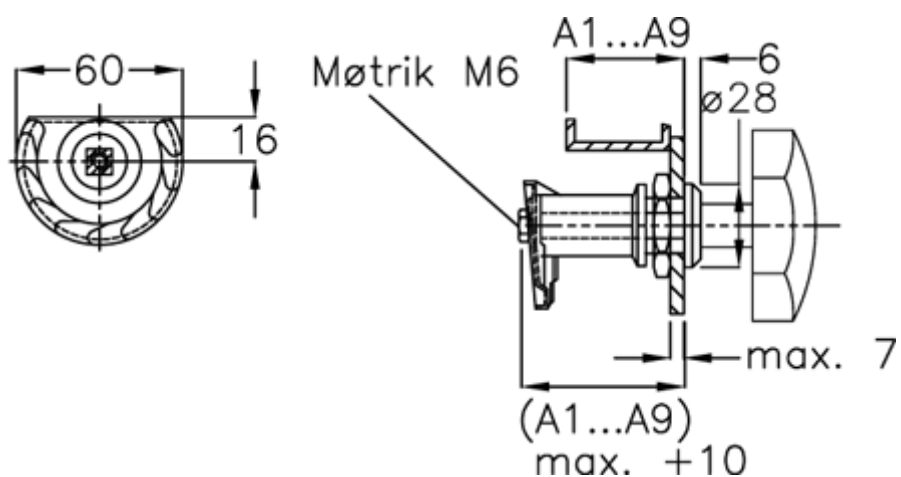

Data Sheet

Article number: 20918047

Description: E+G Door lock
GN 119-SG-A7

Measures

Door + frame thickness = 47-55

Measure type = A7